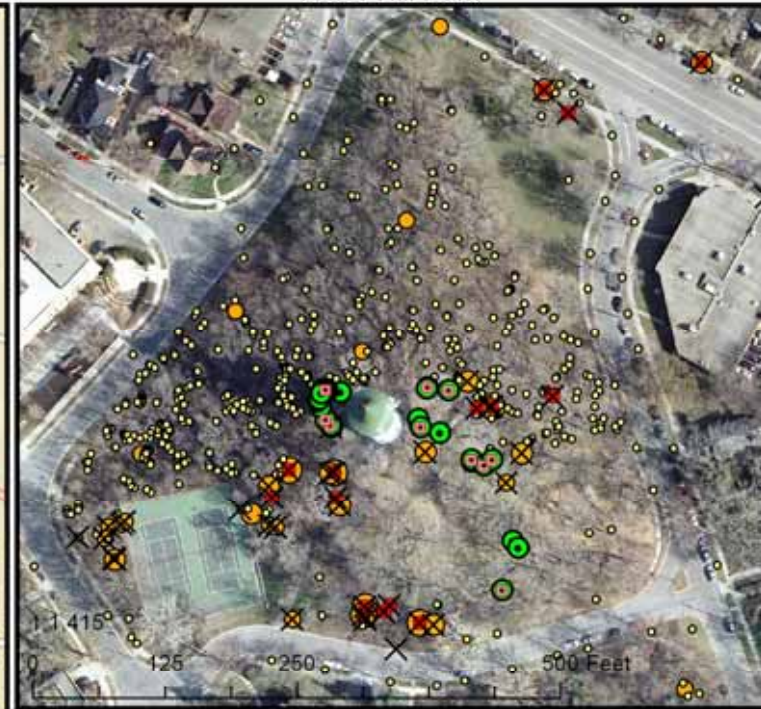

Minneapolis Emerald Ash Borer (EAB) Survey Data

Known Infested Area Detail
Tower Hill Park

Ownership of Surveyed Trees

Prospect Park / E River Rd Neighborhood

Tree Ownership

- Public
- Private

Legend

- girdled (trap) trees (EAB galleries found at girdle)
- girdled trees
- ✕ removed trees
- confirmed EAB

Level of Woodpecking

- 0-1 non-suspect
- 2 - suspect
- 3 - suspect
- 4 - suspect
- 5 - suspect
- 6 - NA

Data gathered in collaboration with Minnesota Department of Agriculture.

Interactive map of this and other EAB data can be found at <http://gis.mda.state.mn.us/eab/>

Note: tree data changes over time so is never 100% accurate

Publish date: April 26, 2010