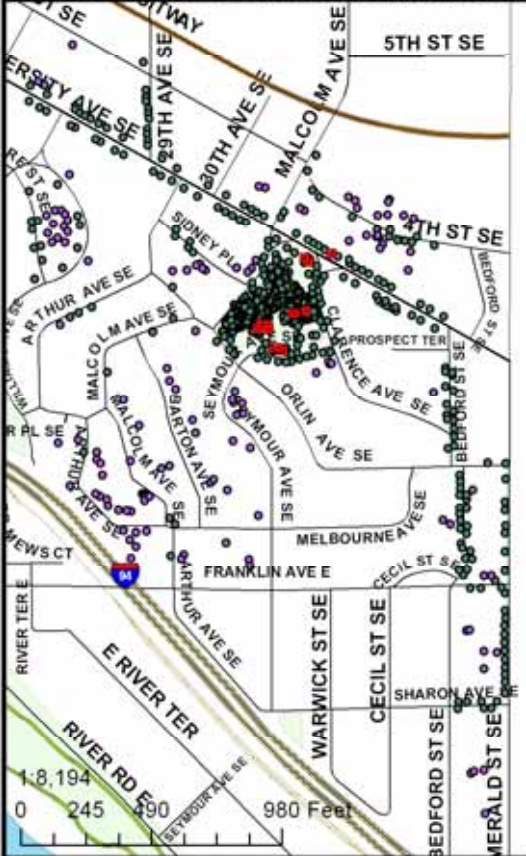

# Minneapolis Emerald Ash Borer (EAB) Survey Data

**Minneapolis EAB Survey Area**  
Prospect Park / E River Rd Neighborhood

**Known Infested Area Detail**  
Tower Hill Park

## Ownership of Surveyed Trees

Prospect Park / E River Rd Neighborhood

### Legend

- girdled (trap) trees (EAB galleries found at girdle)
- girdled trees
- ✕ removed trees
- confirmed EAB

### Level of Woodpecking

- 0-1 non-suspect
- 2 - suspect
- 3 - suspect
- 4 - suspect
- 5 - suspect
- 6 - NA

Data gathered in collaboration with Minnesota Department of Agriculture.

Interactive map of this and other EAB data can be found at <http://gis.mda.state.mn.us/eab/>