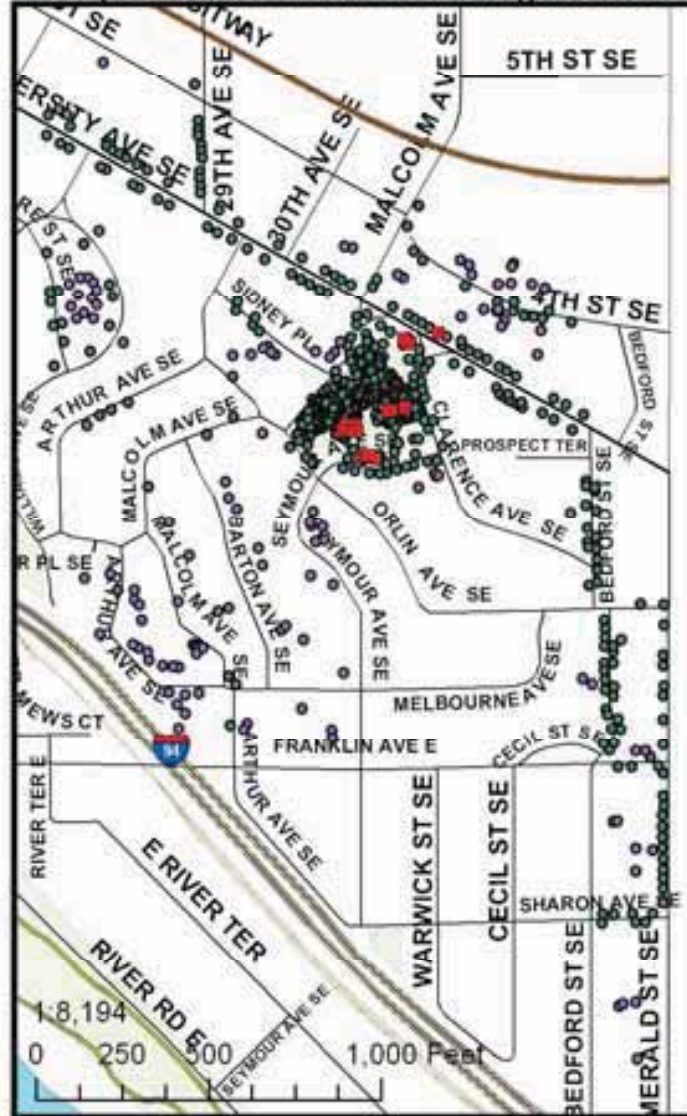

Minneapolis Emerald Ash Borer (EAB) Survey Data

Minneapolis EAB Survey Area
Prospect Park / E River Rd Neighborhood

Known Infested Area Detail
Tower Hill Park

Ownership of Surveyed Trees
Prospect Park / E River Rd Neighborhood

Tree Ownership

- Public
- Private

Legend

- confirmed EAB
- 0-1 non-suspect
- 2 - suspect
- 3 - suspect
- 4 - suspect
- 5 - suspect
- 6 - NA

Level of Woodpecking

Data gathered in collaboration with Minnesota Department of Agriculture.

Interactive map of this and other EAB data can be found at <http://gis.mda.state.mn.us/eab/>

Note: tree data changes over time so is never 100% accurate

Publish date: March 24, 2010