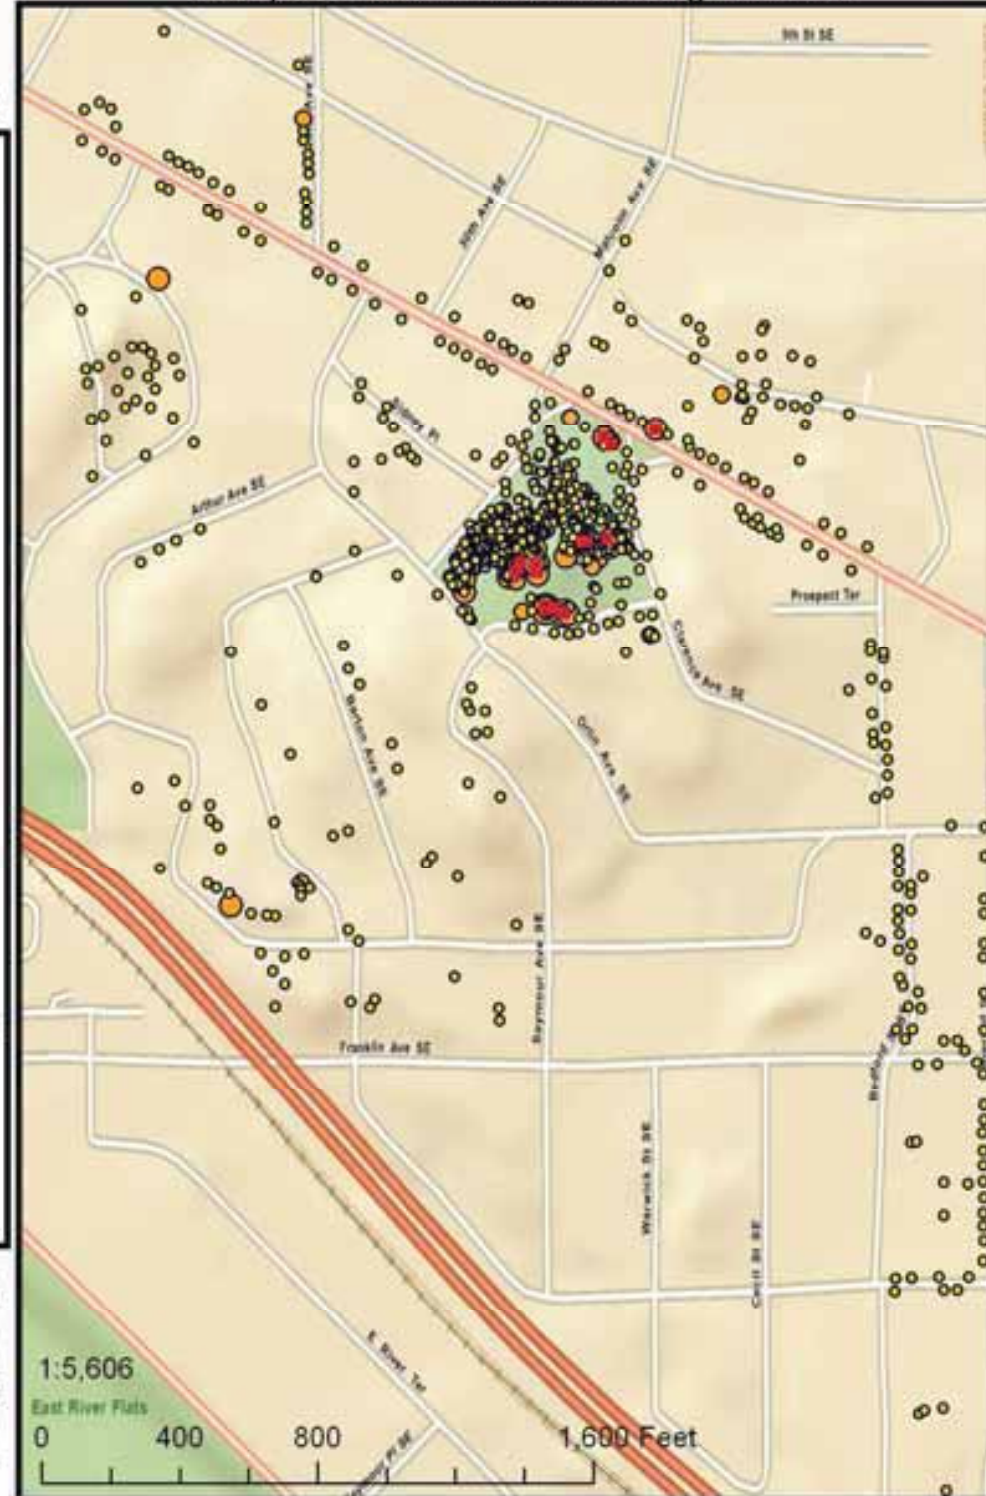

Minneapolis Emerald Ash Borer (EAB) Survey Data

Minneapolis EAB Survey Area
Prospect Park / E River Rd Neighborhood

Known Infested Area Detail
Tower Hill Park

Ownership of Surveyed Trees
Prospect Park / E River Rd Neighborhood

Tree Ownership

- Public
- Private

Legend

- confirmed EAB
- 0-1 non-suspect
- 2 - suspect
- 3 - suspect
- 4 - suspect
- 5 - suspect
- 6 - NA

Level of Woodpecking

Data gathered in collaboration with Minnesota Department of Agriculture.

Interactive map of this and other EAB data can be found at <http://gis.mda.state.mn.us/eab/>

Note: tree data changes over time so is never 100% accurate

Publish date: March 24, 2010